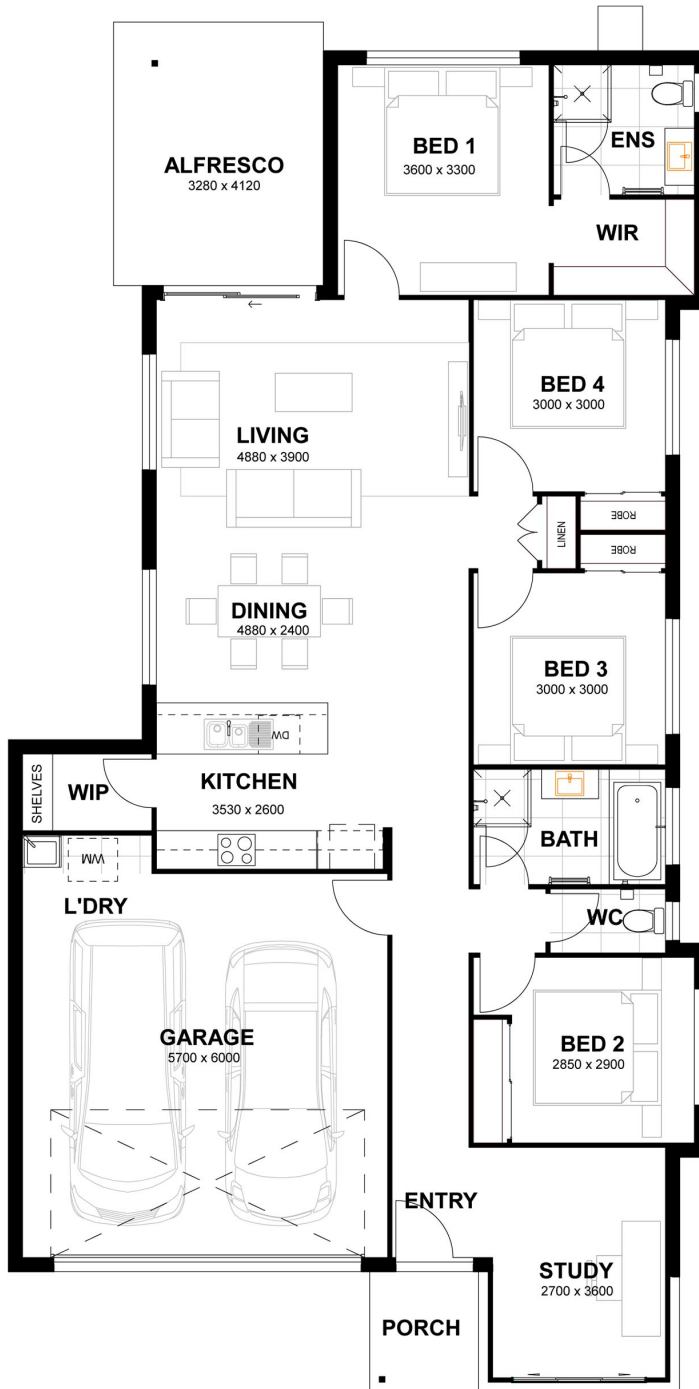

COOK

*Artist impression only, all inclusions are as per Specifications of Works. Correct as of 23/12/2021